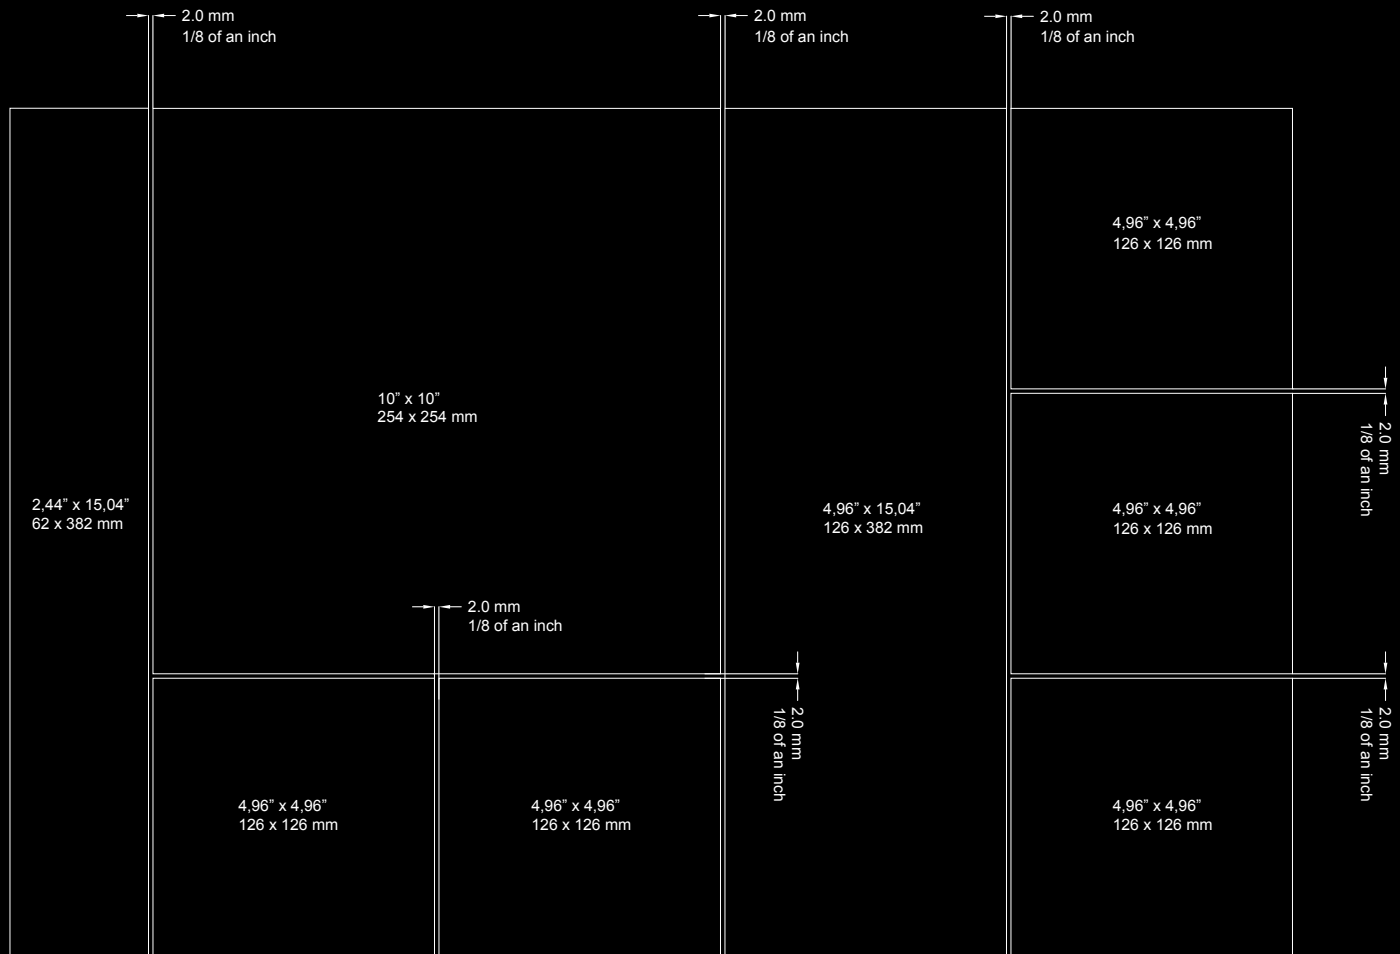

Chic modular has been designed with you in mind.

Being able to combine any shape and size will give your wall the unique & exclusive look you are looking for; the result is an infinite number of combinations. In order to achieve your desired look it is absolutely essential that the grout line or distance between pieces be no less than 2 mm or 1/8 of an inch.

Be sure the distance between pieces is always the same .

CHIC modular ha sido creado de modo que las distintas medidas de todas sus piezas permitan ser utilizadas en una misma pared.

Para conseguir esta ingeniosa colocación ES IMPRESCINDIBLE QUE SEAN COLOCADAS CON UNA JUNTA DE DOS MILÍMETROS cuando se desee mezclar distintos formatos en un mismo ambiente.

Les informamos que por dicho motivo, las medidas teóricas utilizadas en las páginas del catálogo no son exactas, por lo cual y a efecto de cálculos precisos les proporcionamos a continuación la tabla que contiene las MEDIDAS REALES .